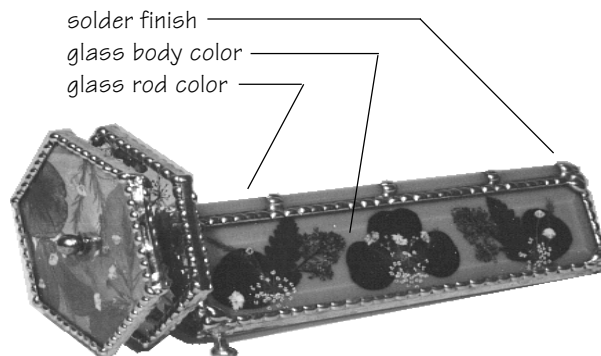

ORDER FORM

QTY	SHAPE	DESCRIPTION	PRICE
If sending your flowers add 50%			
Discount			
shipping / handling / insur.			
SUB-TOTAL			
add 6.75% TX Sales Tax			
TOTAL			

ask about having
YOUR Wedding Flowers
Pressed in Beveled Glass

Kaleidoscopes

SIZE	DESCRIPTION	PRICE
large	2" x 8" body	\$195.00
X large	2" x 10" body	\$245.00

REAL FLOWERS

*PRESSED in
BEVELED GLASS*

HAND DYED - FLOWERS WILL NOT FADE

6 inch Circle Window
Bluebonnets & Indian Paintbrush