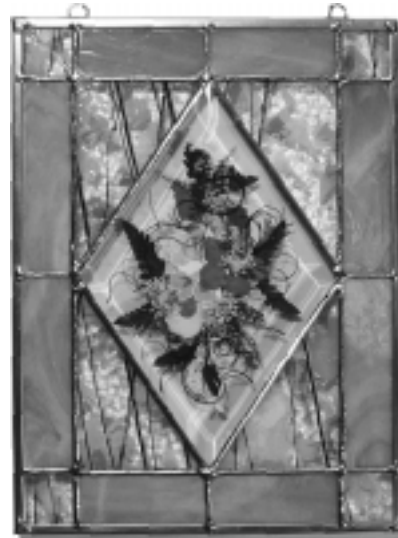

Our Story

Kim and I have been creating Pressed Flower Art since 1988. All our windows contain hand dyed flowers, which make them resistant to fading even when hung in direct sunlight. Isn't that what people do with them anyway? The flowers are then placed between two pieces of high quality beveled glass, so they sparkle even when hung against a wall. Edges are either kept plain and smooth, or a hand soldered decorative beaded border is added. Then the window is waxed and hand polished to a long lasting high gloss.

6" Circle - Floral
Decorative Beaded Border

4"x7" Diamond
Bluebonnets Plain

4"x6" Oval
Floral Plain

2"x6" Rectangle
Rose

6"x9" Oval
Double Bluebonnets

Beveled Glass Windows

SHAPE	SIZE	PLAIN BORDER	DECORATIVE BEADED BORDER
Round	3" diam.	\$16.50	***
	6" diam.	***	\$29.50
Ovals	4" x 6"	\$20.50	\$24.50
	6" x 9"*	***	\$38.50
*specify vertical or horizontal			
Rectangle	2" x 4"	avail. only with roses	\$16.50
	2" x 6"	avail. only with roses	\$19.50
Diamond	4" x 7"	\$17.50	\$21.50

6x9 Diamond Stained
Glass Panel

6x9
Diamond Stained
Glass

3x8 Rectangular
Stained Glass Panel